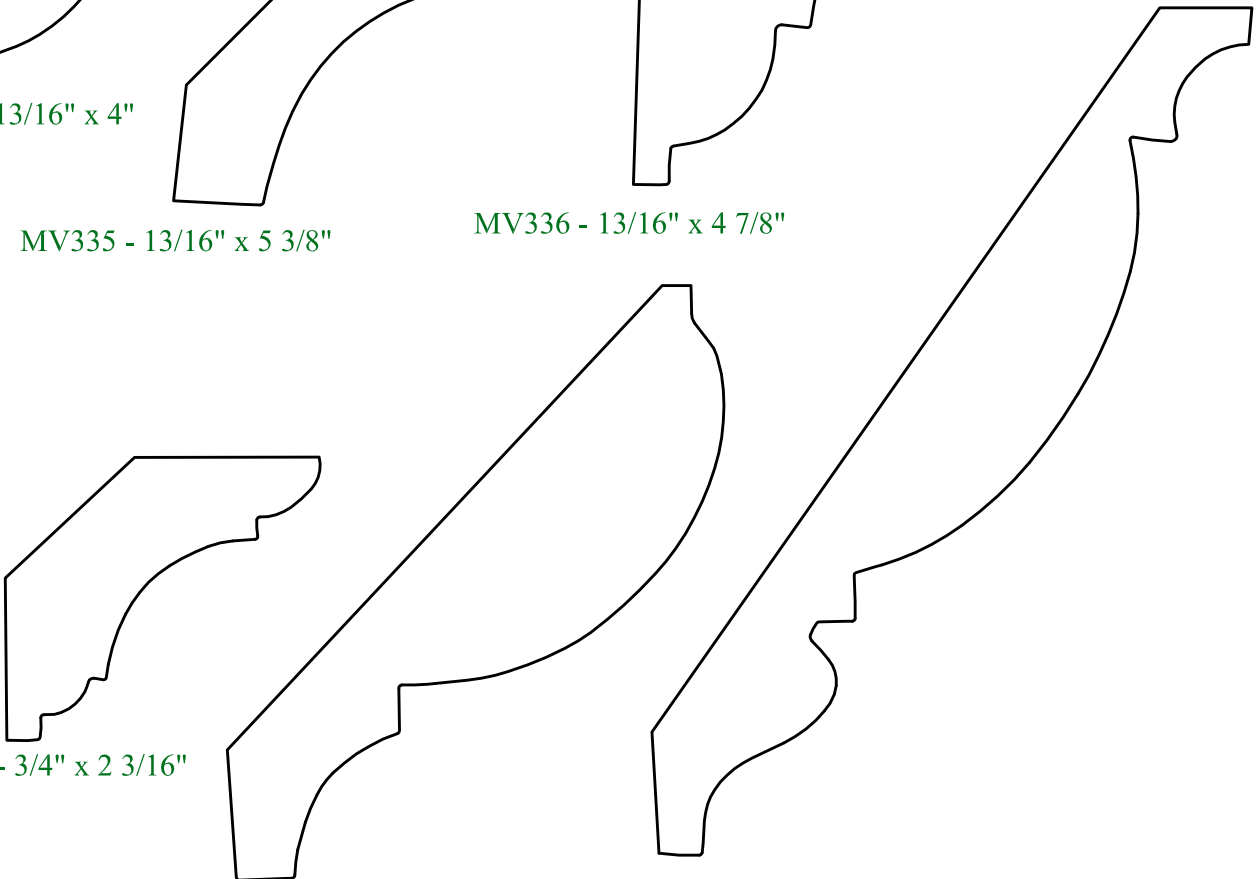

Choose from over 800 wood moulding profiles or have a custom moulding made to your exact specifications. Complete trim packages are available. A slow milling speed along with premium grade lumber make the quality of our wood mouldings outstanding!

Wood Crowns

MV334 - 13/16" x 4"

MV335 - 13/16" x 5 3/8"

MV336 - 13/16" x 4 7/8"

MV337 - 3/4" x 2 3/16"

MV338 - 1" x 3 7/8"

MV339 - 13/16" x 5 3/8"