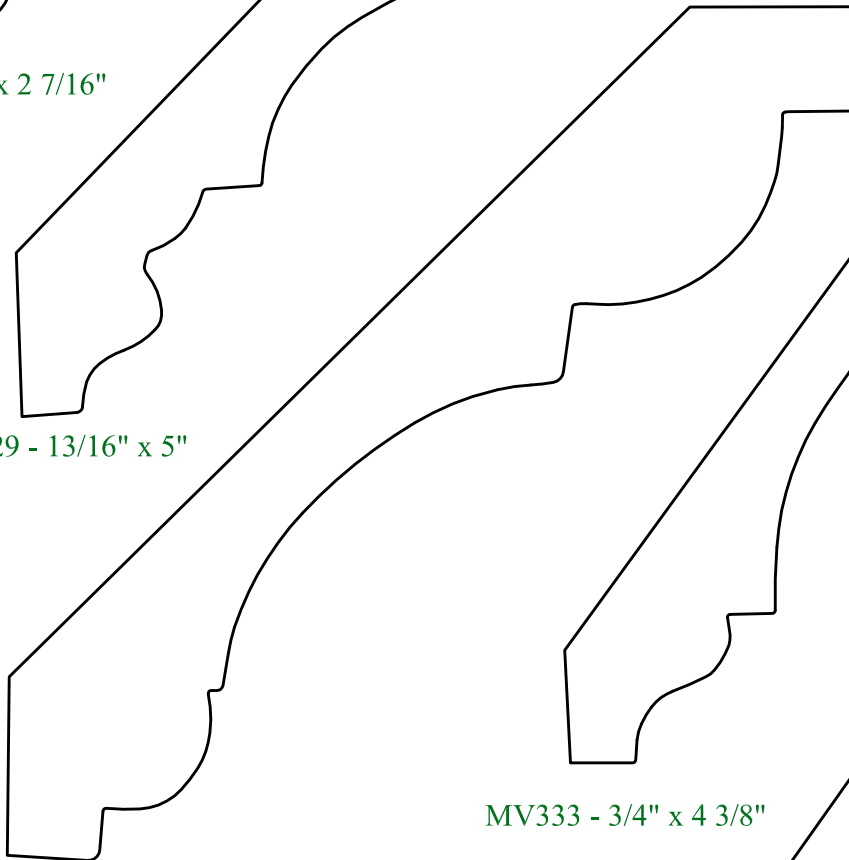

Choose from over 800 wood moulding profiles or have a custom moulding made to your exact specifications. Complete trim packages are available. A slow milling speed along with premium grade lumber make the quality of our wood mouldings outstanding!

Wood Crowns

MV330 - 5/8" x 2 7/16"

MV329 - 13/16" x 5"

MV331 - 1 1/16" x 6 1/4"

MV333 - 3/4" x 4 3/8"

MV332 - 3/4" x 3 11/16"