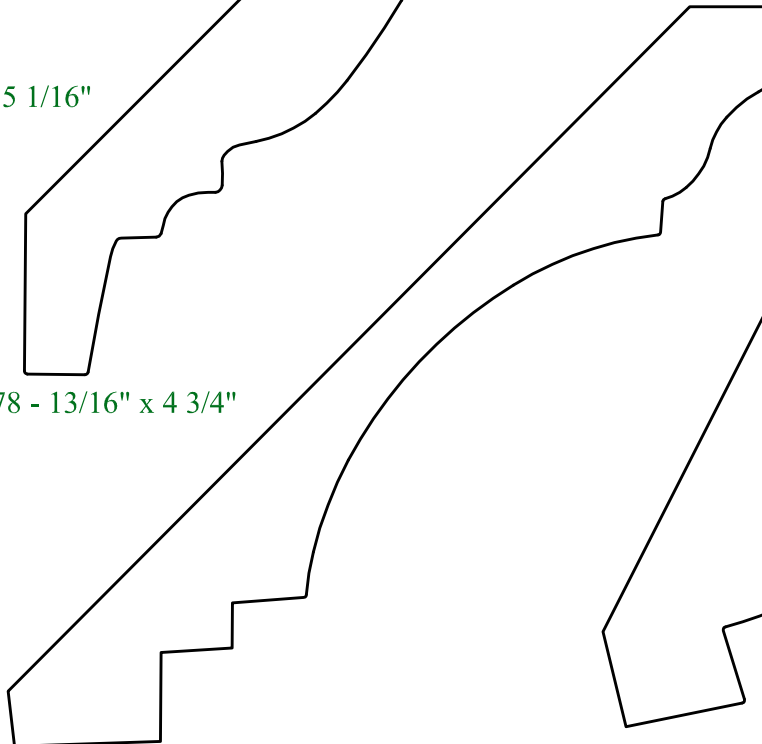

Wood Crowns

MV377 - 1 1/4" x 5 1/16"

MV379 - 3/4" x 3 3/8"

MV378 - 13/16" x 4 3/4"

MV381 - 3/4" x 5 1/2"

MV380 - 1" x 3 3/4"