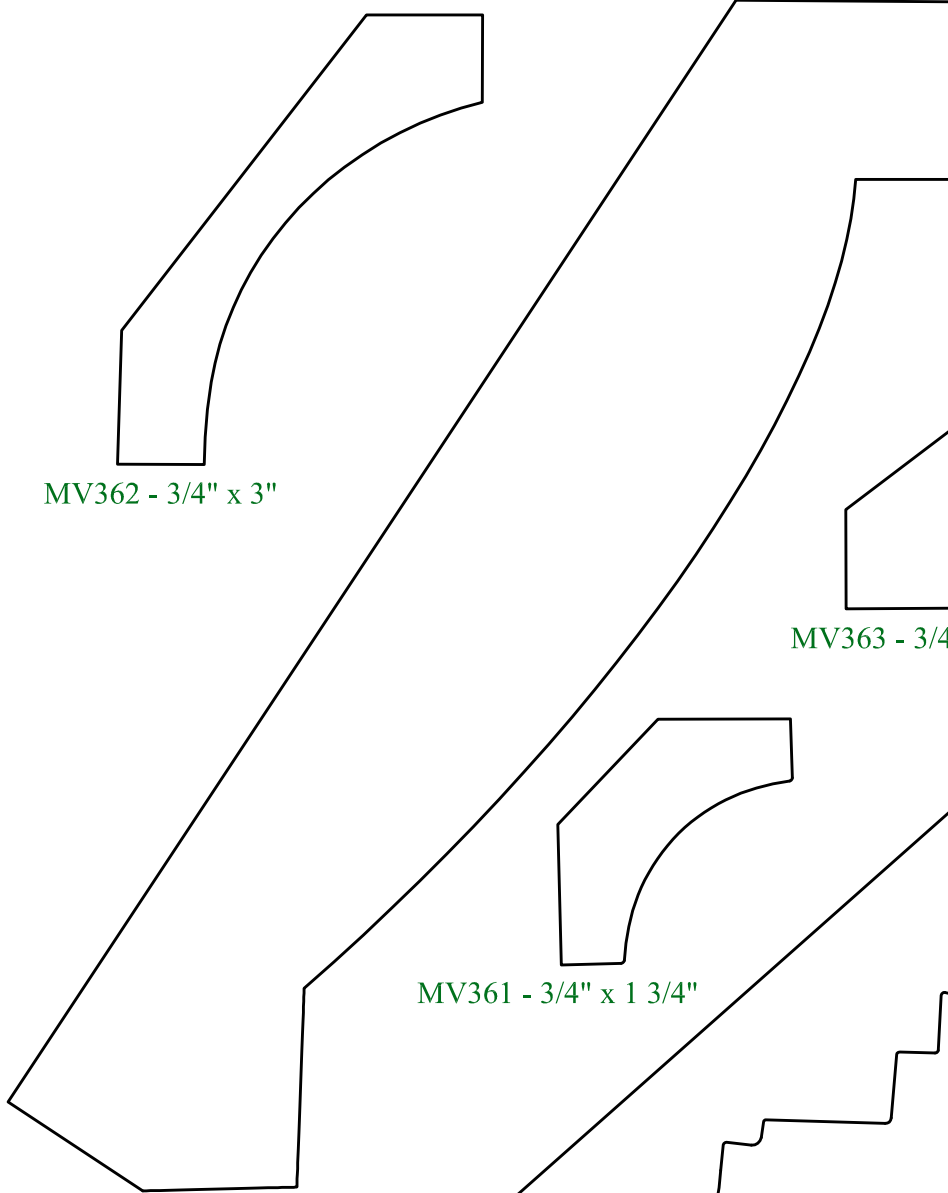

MV359 - 1 1/2" x 7 1/2"