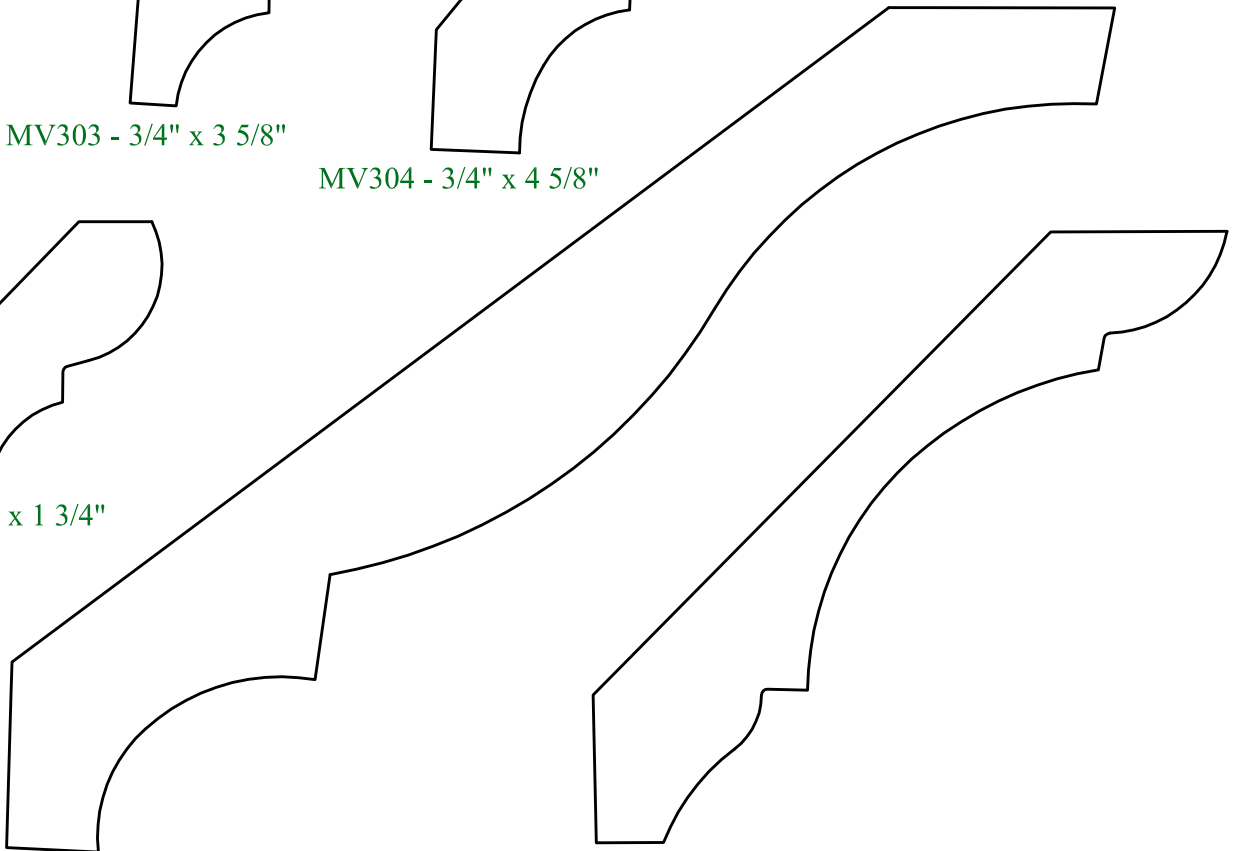

## Wood Crowns

MV302 - 5/8" x 2 5/8"

MV303 - 3/4" x 3 5/8"

MV304 - 3/4" x 4 5/8"

MV301 - 5/8" x 1 3/4"

MV305 - 1 1/16" x 7 1/4"

MV306 - 13/16" x 4 9/16"

Choose from over 800 wood moulding profiles or have a custom moulding made to your exact specifications. Complete trim packages are available. A slow milling speed along with premium grade lumber make the quality of our wood mouldings outstanding!