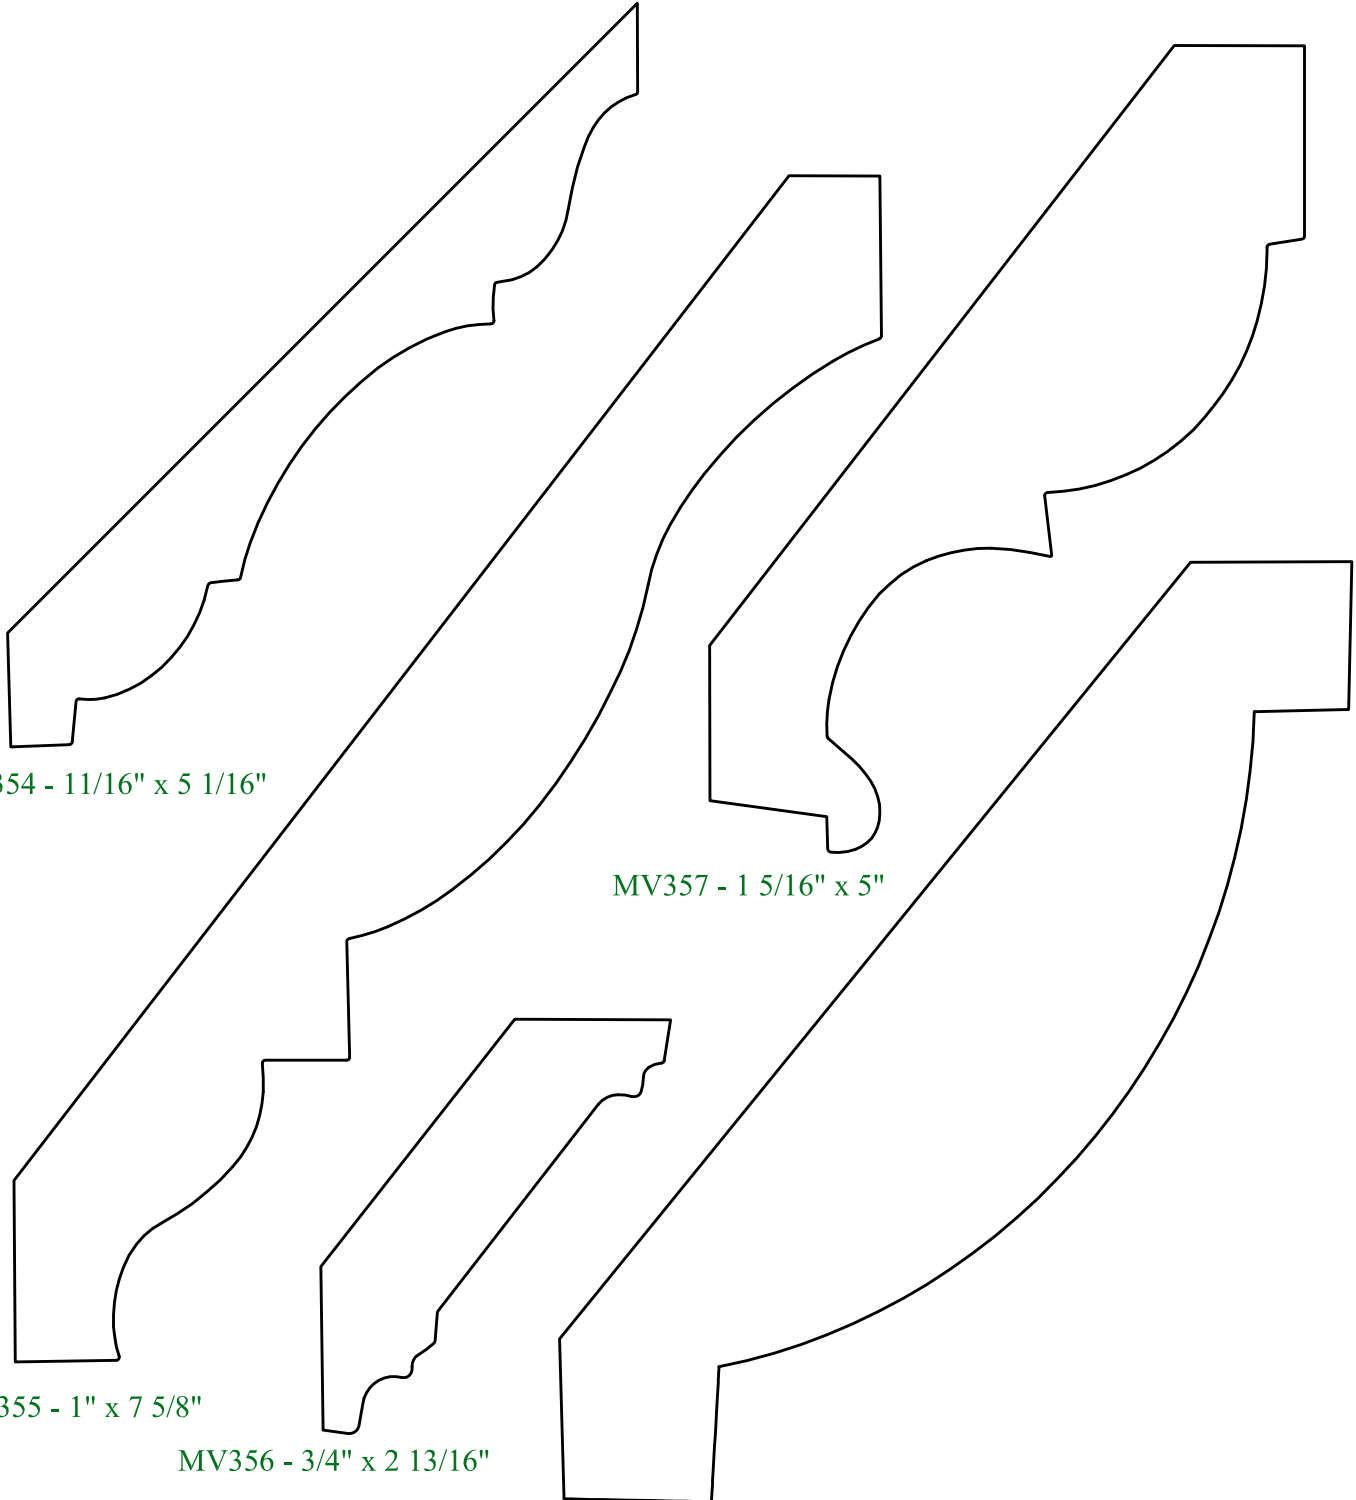

MV349 - 7/8" x 6 1/2"

MV352 - 1" x 2 1/2"

Wood Crowns

MV354 - 1 1/16" x 5 1/16"

MV357 - 1 5/16" x 5"

MV355 - 1" x 7 5/8"

MV356 - 3/4" x 2 13/16"

MV358 - 1 1/2" x 6 3/8"