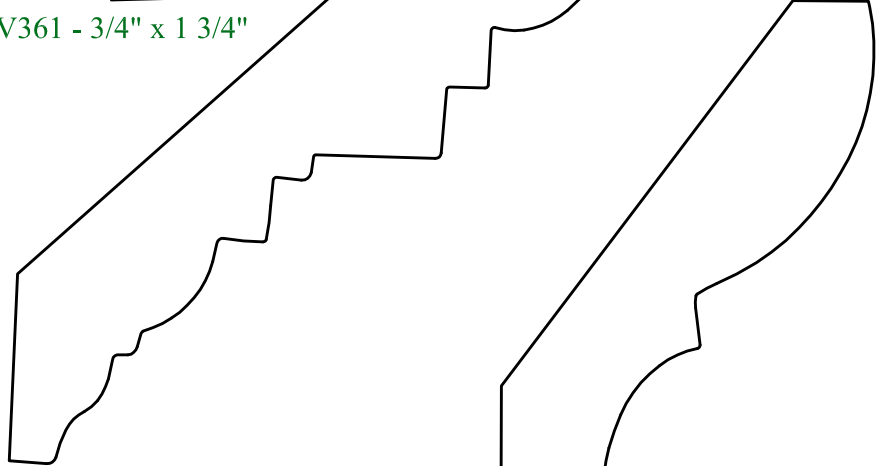

## Wood Crowns

MV362 - 3/4" x 3"

MV363 - 3/4" x 3 1/2"

MV359 - 1 1/2" x 7 1/2"

MV361 - 3/4" x 1 3/4"

MV360 - 1" x 6 1/4"

MV364 - 3/4" x 3 3/16"

Choose from over 800 wood moulding profiles or have a custom moulding made to your exact specifications. Complete trim packages are available. A slow milling speed along with premium grade lumber make the quality of our wood mouldings outstanding!