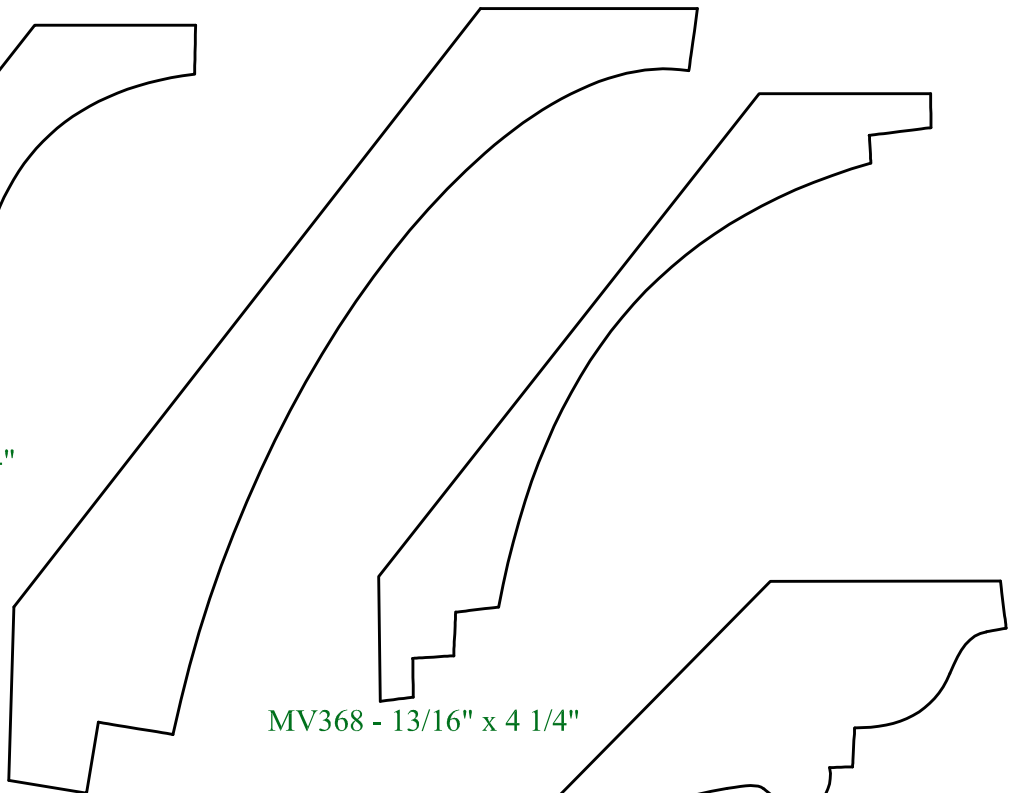

## Wood Crowns

MV367 - 13/16" x 2 3/4"

MV368 - 13/16" x 4 1/4"

MV369 - 1 1/16" x 5 3/8"

MV365 - 3/4" x 3 1/8"

MV370 - 1 1/16" x 5 5/8"

MV366 - 5/8" x 1 3/4"

Choose from over 800 wood moulding profiles or have a custom moulding made to your exact specifications. Complete trim packages are available. A slow milling speed along with premium grade lumber make the quality of our wood mouldings outstanding!