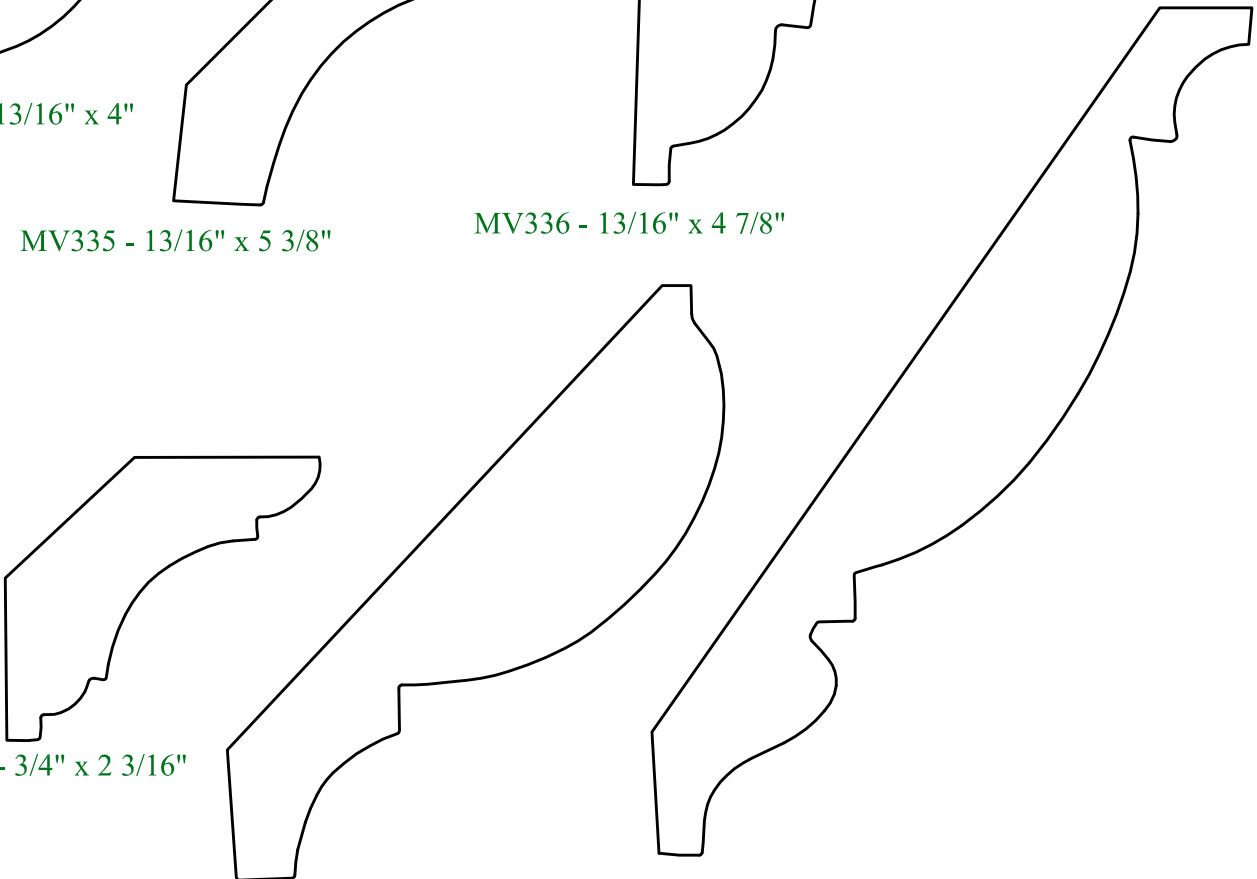

## Wood Crowns

MV334 - 13/16" x 4"

MV335 - 13/16" x 5 3/8"

MV336 - 13/16" x 4 7/8"

MV337 - 3/4" x 2 3/16"

MV338 - 1" x 3 7/8"

MV339 - 13/16" x 5 3/8"

Choose from over 800 wood moulding profiles or have a custom moulding made to your exact specifications. Complete trim packages are available. A slow milling speed along with premium grade lumber make the quality of our wood mouldings outstanding!