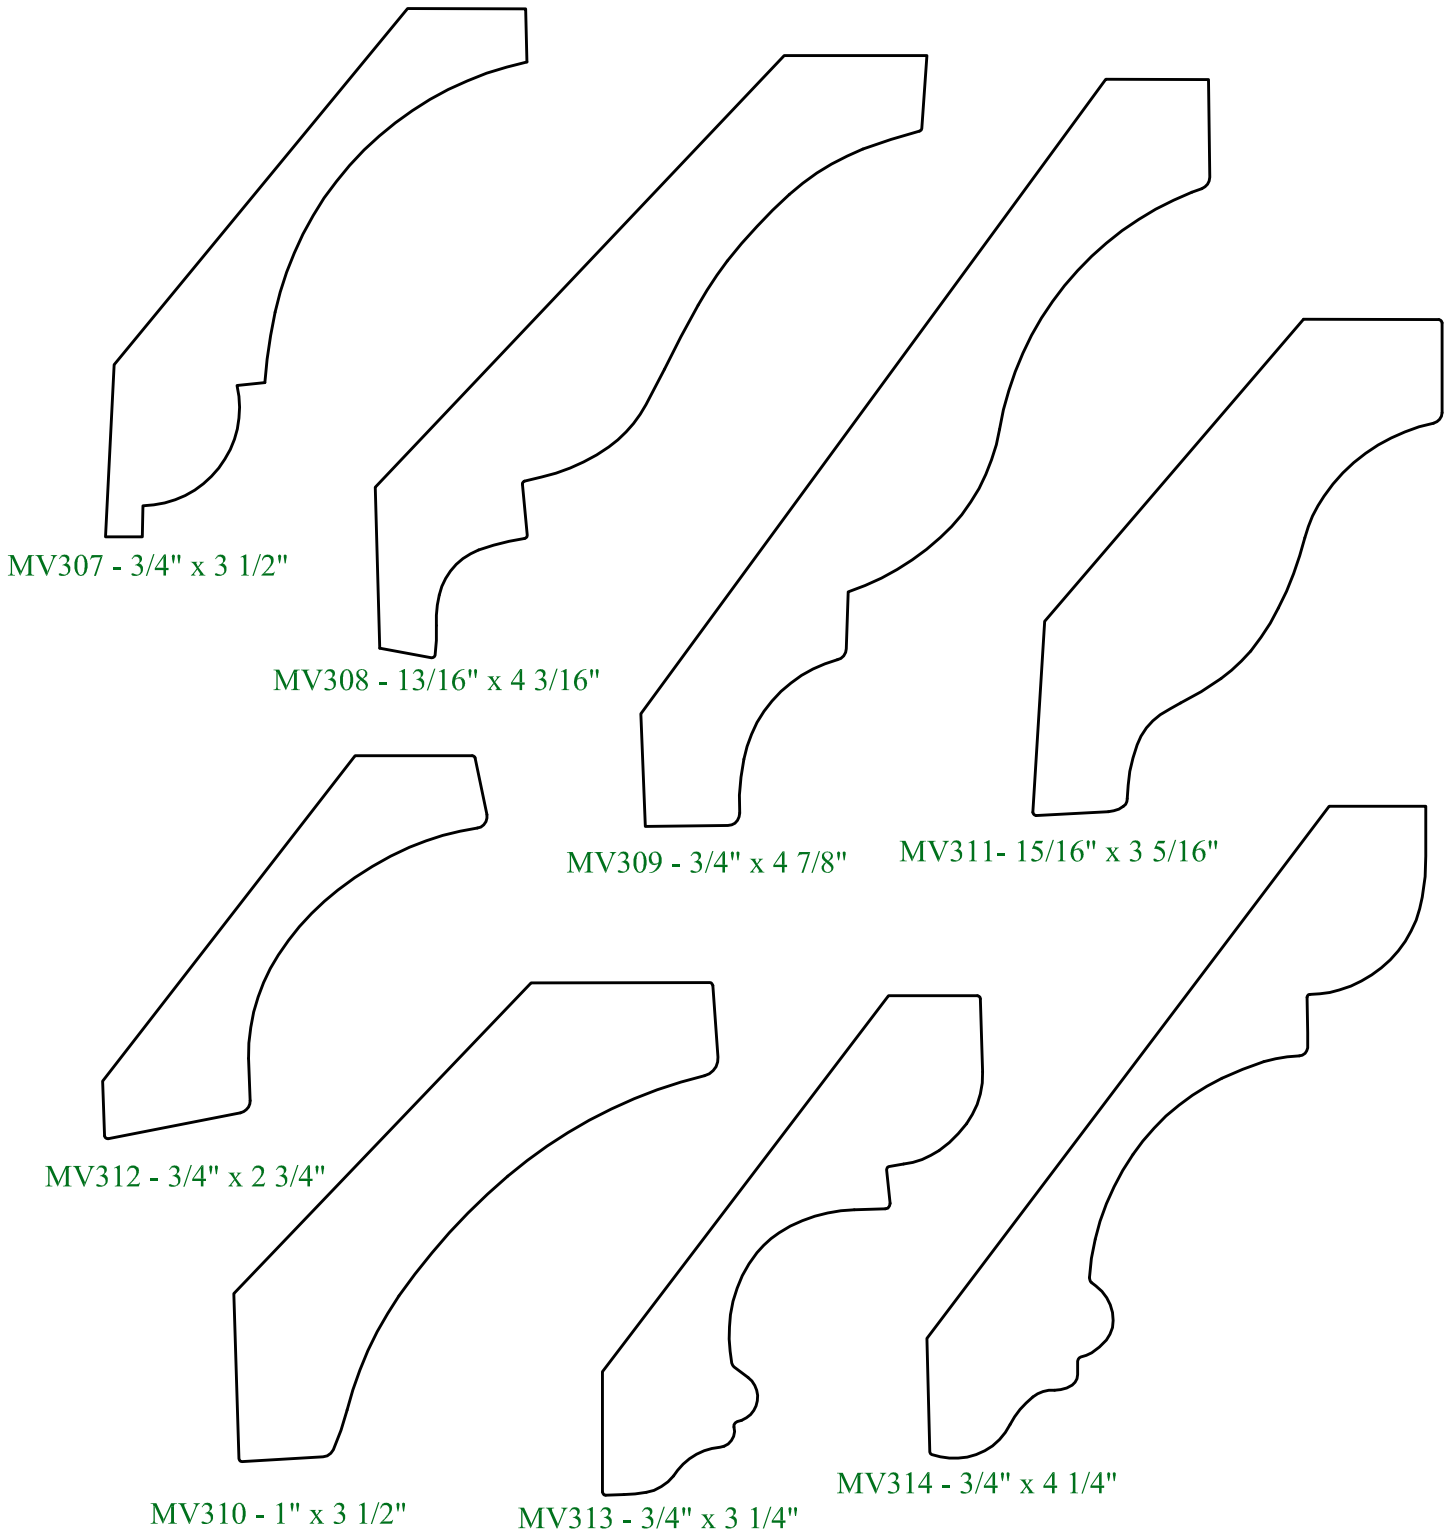

MV301 - 5/8" x 1 3/4"

MV305 - 1 1/16" x 7 1/4"

Wood Crowns