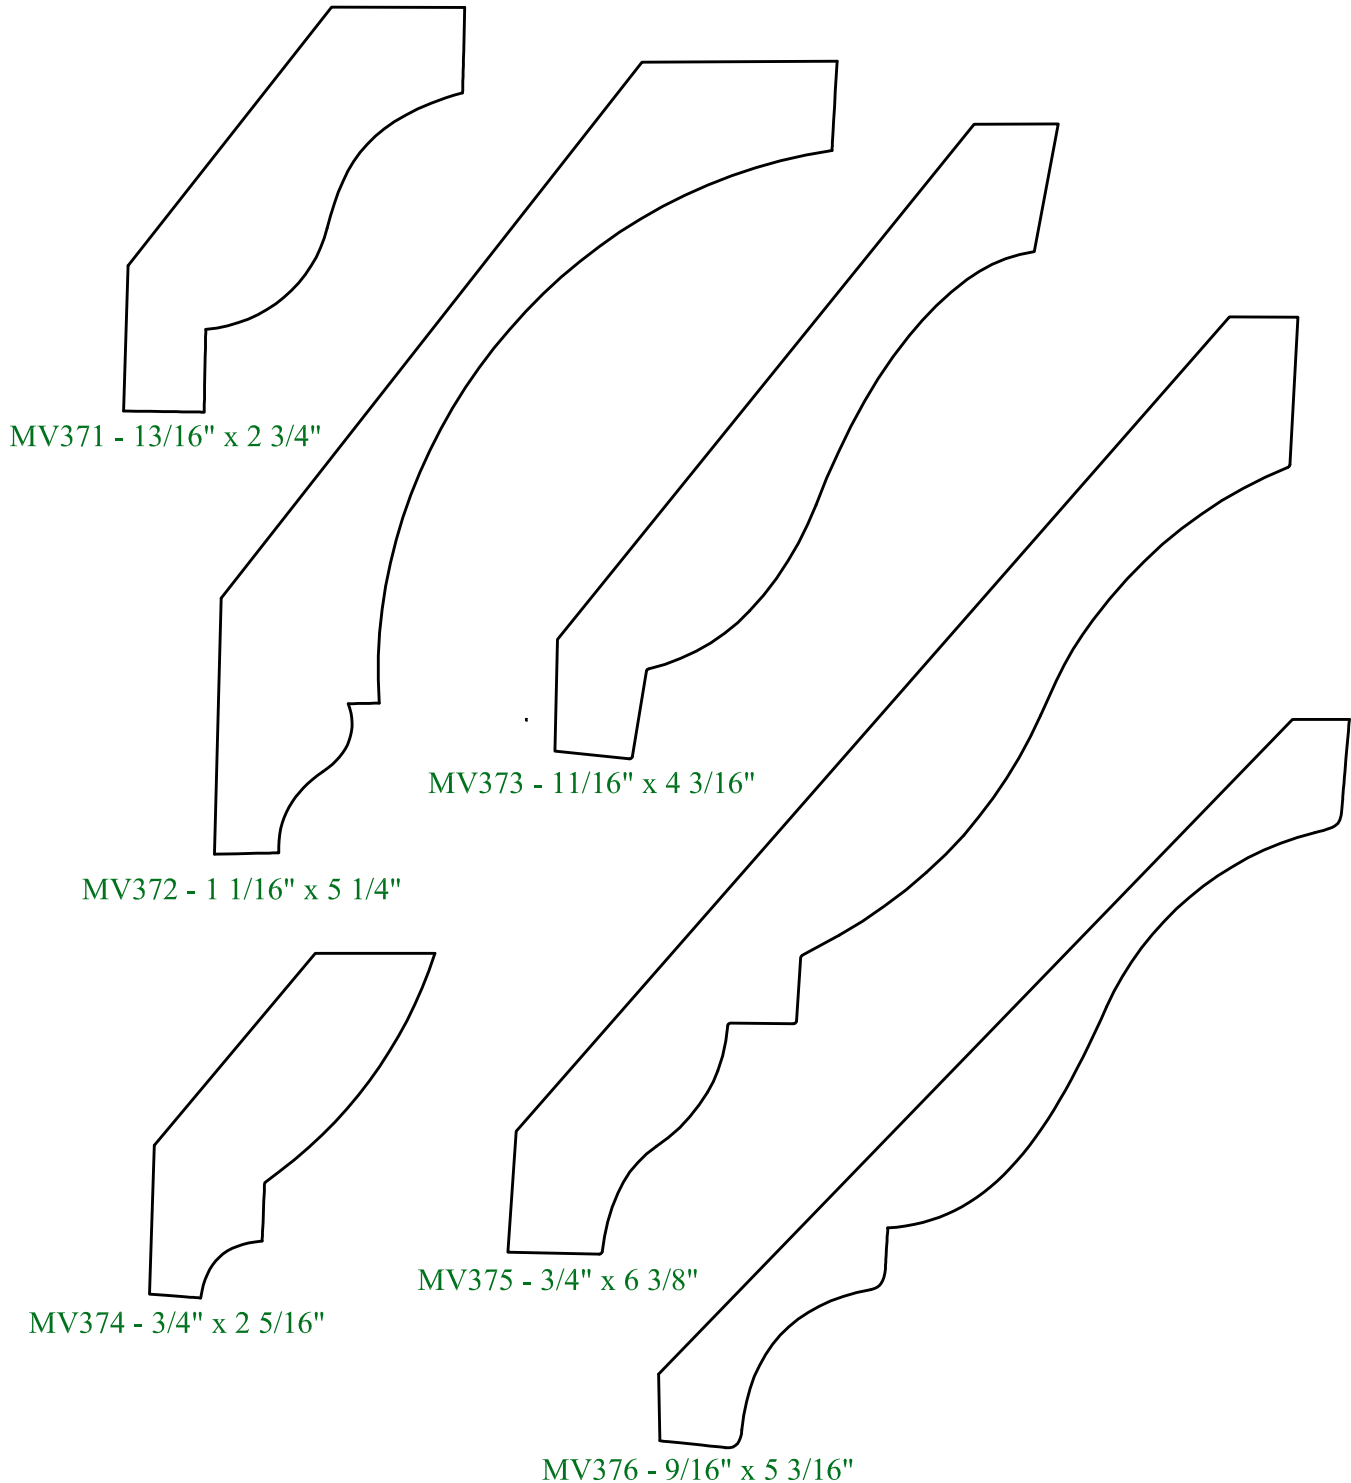

Wood Crowns