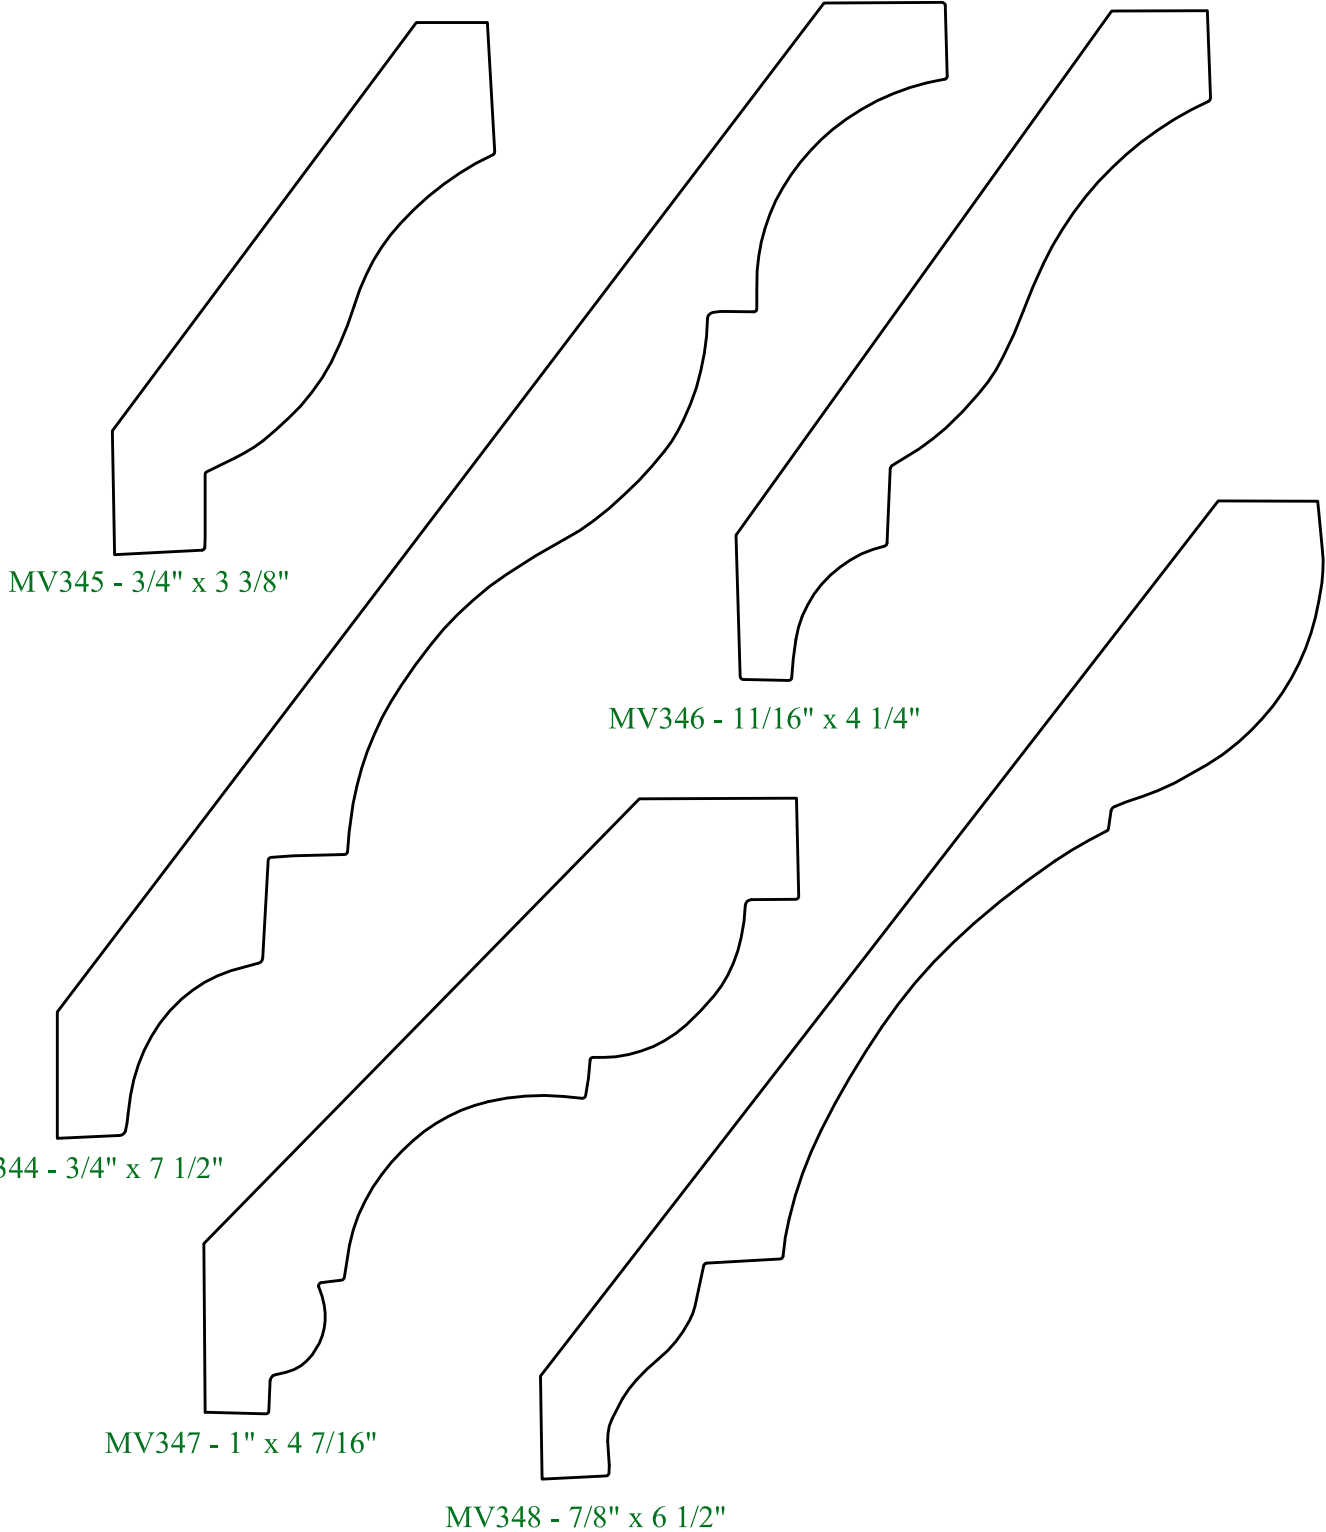

MV340 - 13/16" x 3 3/8"

MV343 - 1/2" x 1 9/16"

Wood Crowns