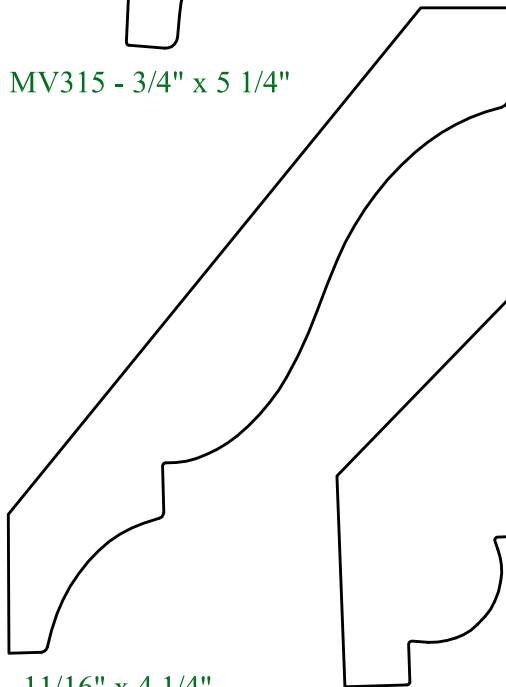

## Wood Crowns

MV316 - 3/4" x 3 3/16"

MV317 - 1" x 3 15/16"

MV315 - 3/4" x 5 1/4"

MV318 - 1 1/16" x 4 1/4"

MV319 - 1 1/16" x 5 1/4"

MV320 - 3/4" x 3 5/16"

Choose from over 800 wood moulding profiles or have a custom moulding made to your exact specifications. Complete trim packages are available. A slow milling speed along with premium grade lumber make the quality of our wood mouldings outstanding!