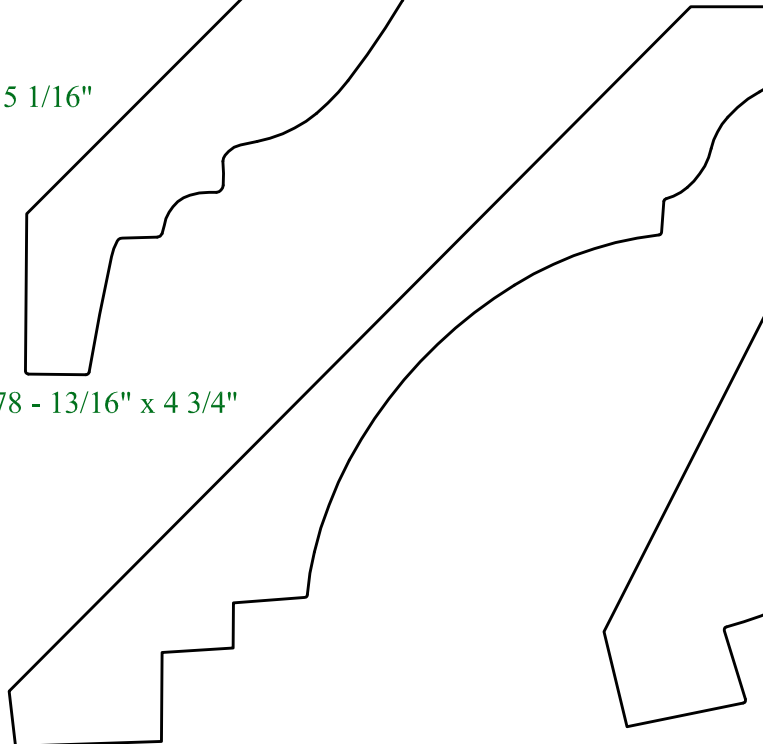

## Wood Crowns

MV377 - 1 1/4" x 5 1/16"

MV379 - 3/4" x 3 3/8"

MV378 - 13/16" x 4 3/4"

MV381 - 3/4" x 5 1/2"

MV380 - 1" x 3 3/4"

Choose from over 800 wood moulding profiles or have a custom moulding made to your exact specifications. Complete trim packages are available. A slow milling speed along with premium grade lumber make the quality of our wood mouldings outstanding!