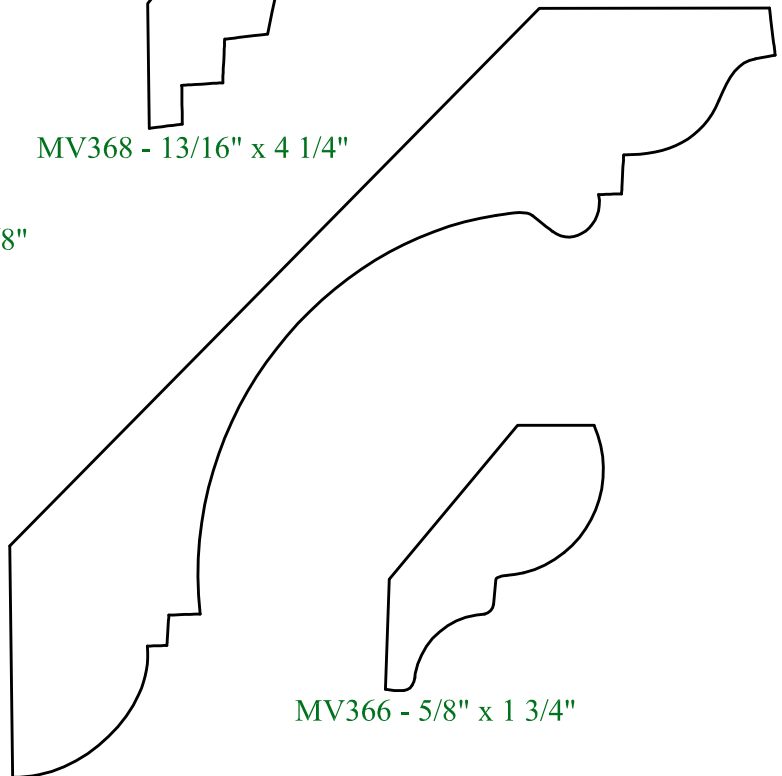

## Wood Crowns

MV367 - 13/16" x 2 3/4"

MV368 - 13/16" x 4 1/4"

MV369 - 1 1/16" x 5 3/8"

MV365 - 3/4" x 3 1/8"

MV370 - 1 1/16" x 5 5/8"

MV366 - 5/8" x 1 3/4"

Choose from over 800 wood moulding profiles or have a custom moulding made to your exact specifications. Complete trim packages are available. A slow milling speed along with premium grade lumber make the quality of our wood mouldings outstanding!