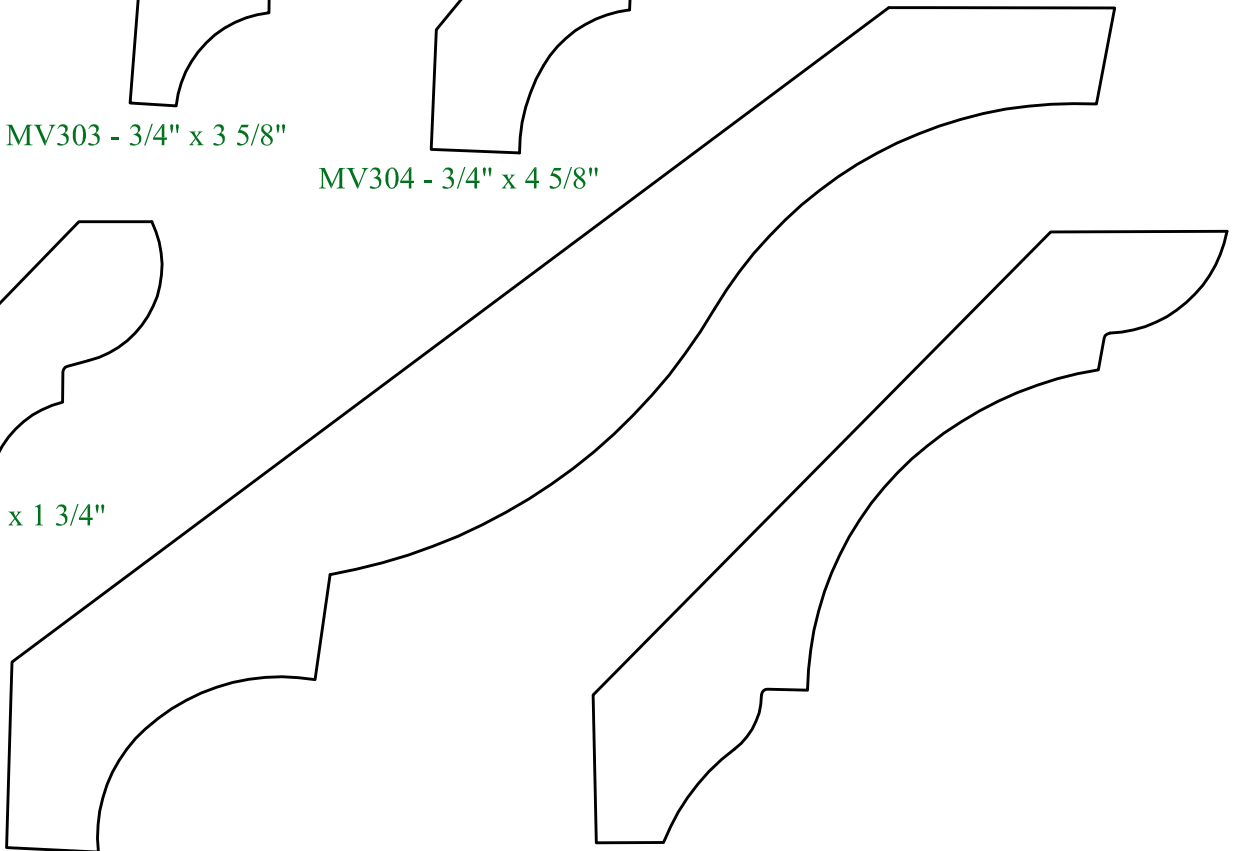

Choose from over 800 wood moulding profiles or have a custom moulding made to your exact specifications. Complete trim packages are available. A slow milling speed along with premium grade lumber make the quality of our wood mouldings outstanding!

## Wood Crowns

MV302 - 5/8" x 2 5/8"

MV303 - 3/4" x 3 5/8"

MV304 - 3/4" x 4 5/8"

MV301 - 5/8" x 1 3/4"

MV305 - 1 1/16" x 7 1/4"

MV306 - 13/16" x 4 9/16"